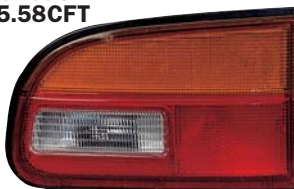

214-1308-YR

BACK LAMP
R MR 162674
L MR 162673
20PCS 5.58CFT