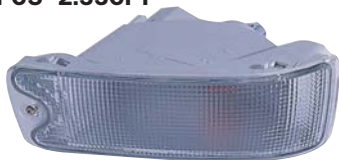

ORNAMENT LAMP

PCS CFT

TBA

214-1646-C

FRONT LAMP

R

L

20PCS 2.55CFT